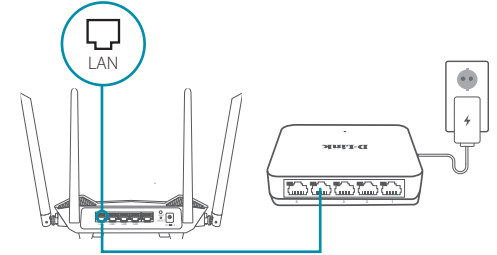

Kolay Kurulum Klavuzu

5/8 Port
Fast Ethernet Yönetilemez Switch

DES-1005C & DES-1008C

x1

x1

x1

<https://dlink-me.com/supporttr/>

1 /

2 /

3 /

4 /

Port LED