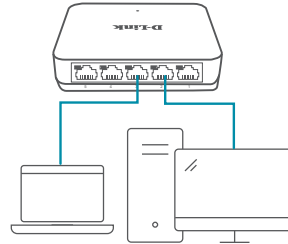

Kolay Kurulum Klavuzu

5/8 Port
Fast Ethernet Yönetilemez Switch

DES-1005C & DES-1008C

x1

x1

x1

<https://dlink-me.com/supporttr/>

1 /

2 /

3 /

4 /

Port LED